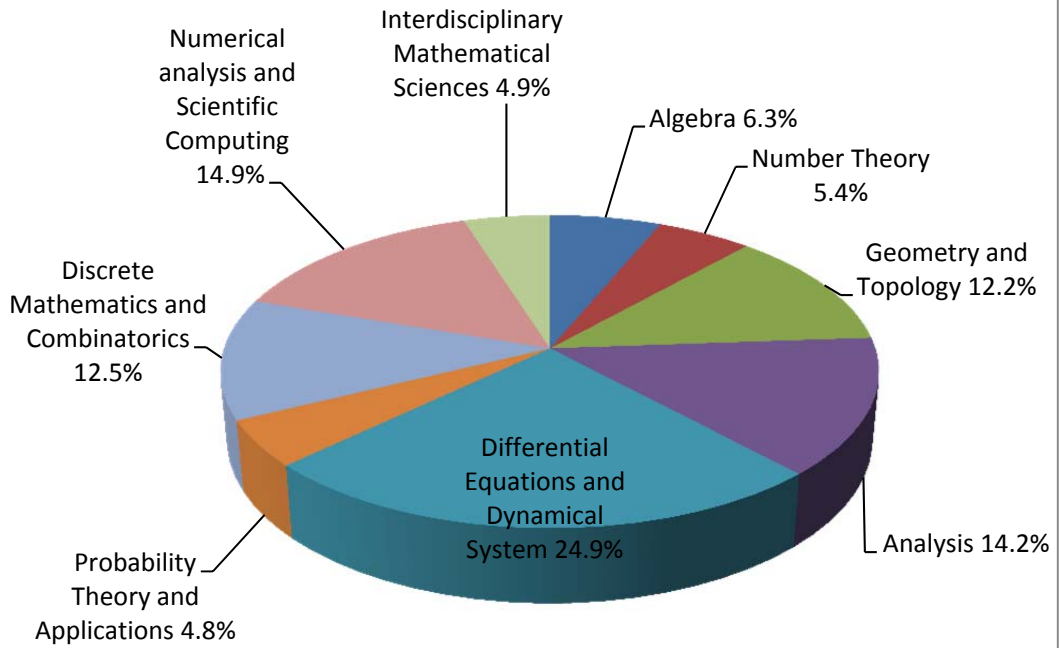

Research Fund Distribution of Mathematics Sub-discipline in 2015

Total Budget : NTD 162,410,000